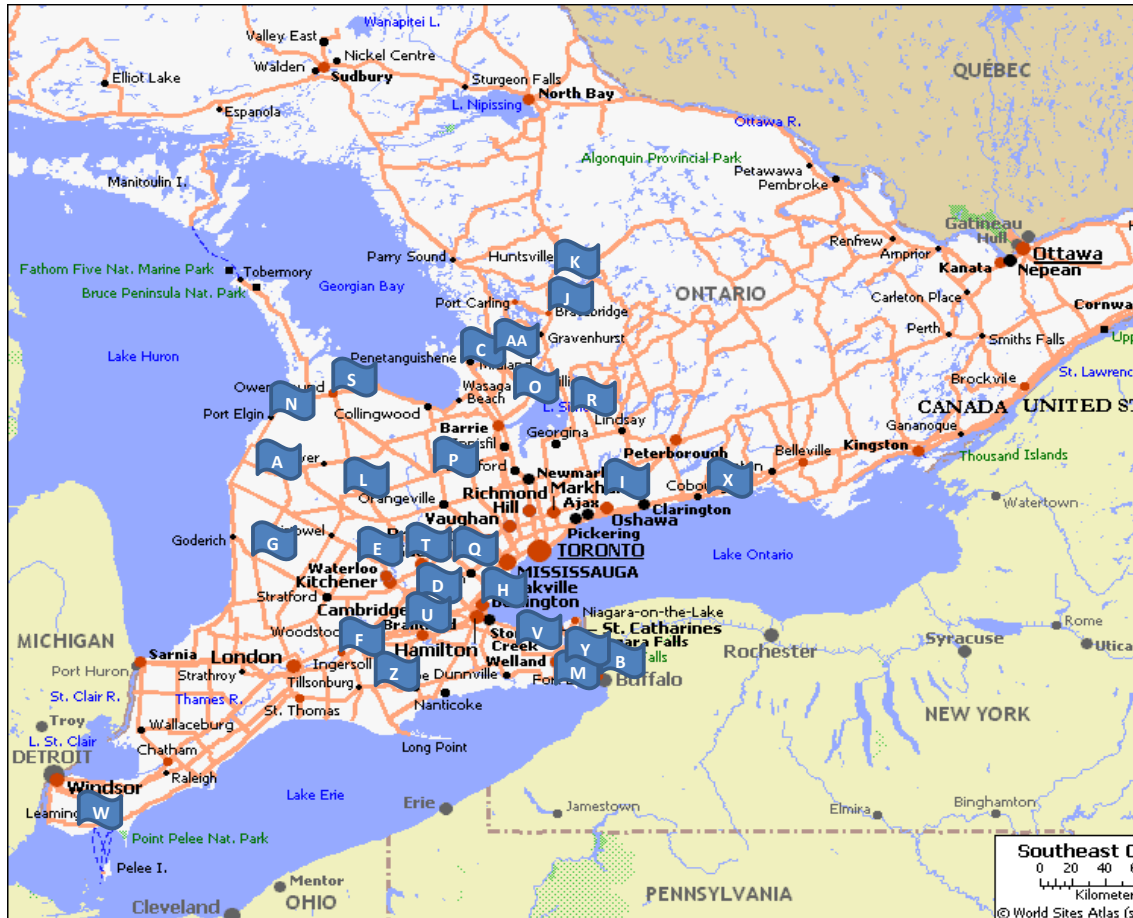

PMGG Course Map

Course Listing Updated as of April 1st, 2016

- A Blackhorse G&CR
- B Bridgewater CC
- C Brooklea GCC
- D Cambridge GC
- E Elmira GC
- F Ingersoll GC
- G Ironwood Golf Club
- H Lowville GC
- I Mill Run GC
- J Muskoka Highlands
- K North Granite Ridge GC
- L Pike Lake G&CL
- M Port Colborne CC
- N Saugeen GC
- O Settlers' Ghost GC
- P Shelburne G&CC
- Q Springfield G&CC
- R Cedarhurst GC
- S Legacy Ridge GC
- T The Guelph G&CC
- U The Oaks of St. George GC
- V Twenty Valley GCC
- W Kingsville GC
- X Barcovan GC
- Y Hunters Pointe GC
- Z Otter Creek GC
- AA Oak Bay GCC